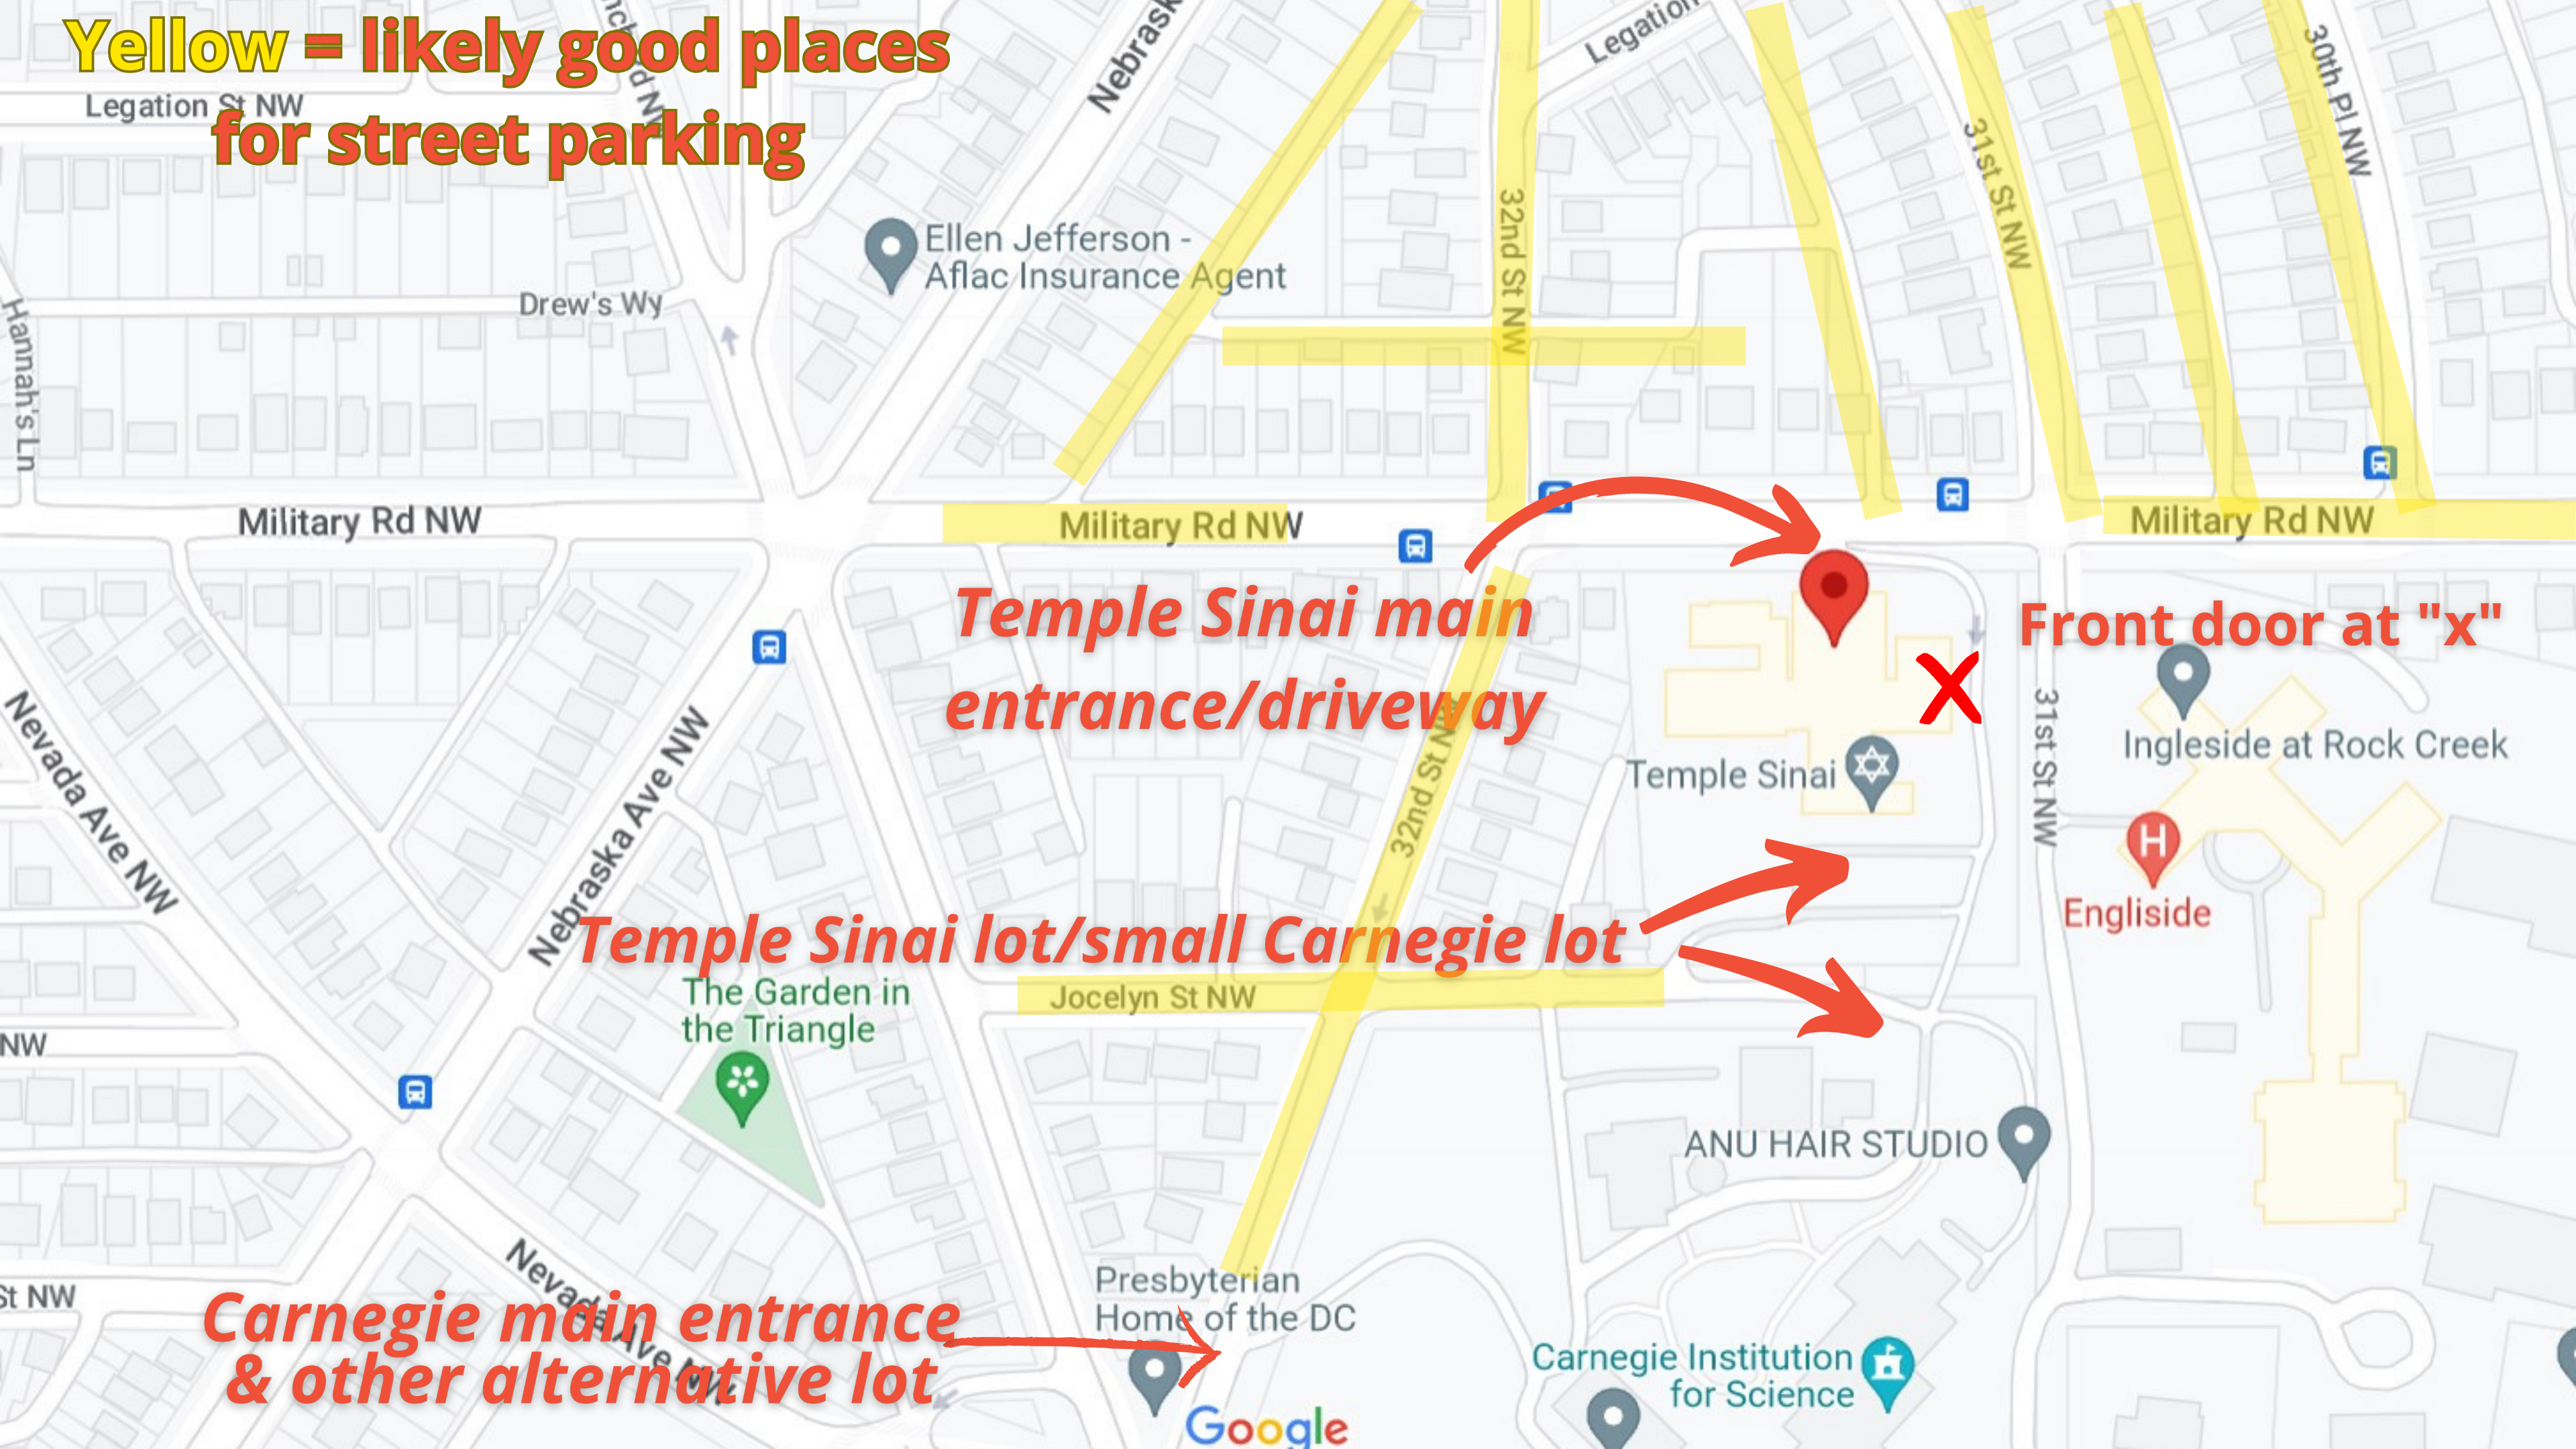

Yellow = likely good places for street parking

Temple Sinai main entrance/driveway

Front door at "x"

Temple Sinai lot/small Carnegie lot

Carnegie main entrance & other alternative lot